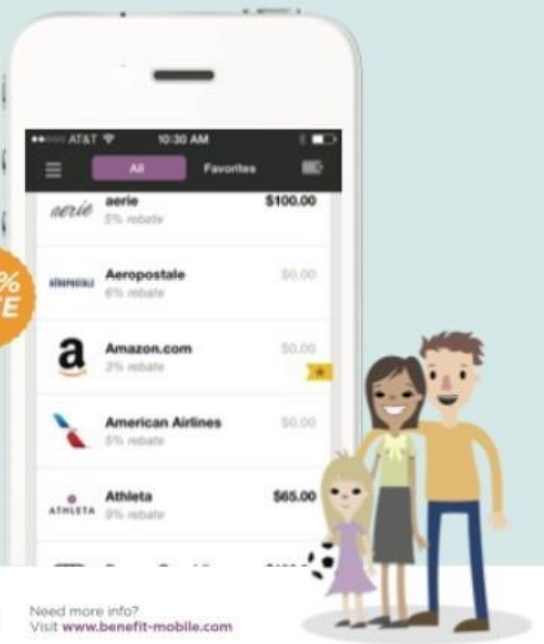

Join Silverwood PTA ... It's Easy as 1, 2, 3!

1. Visit SilverwoodPTA.org Click the Back 2 School icon
2. Add PTA Membership to your Cart
3. Alternatively, add PTA membership on the enclosed form

For more information, visit: SilverwoodPTA.org

YOU'RE INVITED

Benefit Gives While You Shop.

When you use the Benefit app at checkout at any of our participating retailers, a percentage of the transaction is donated to a school or non-profit of your choice.
It's as easy as a credit card and safer than a wallet.